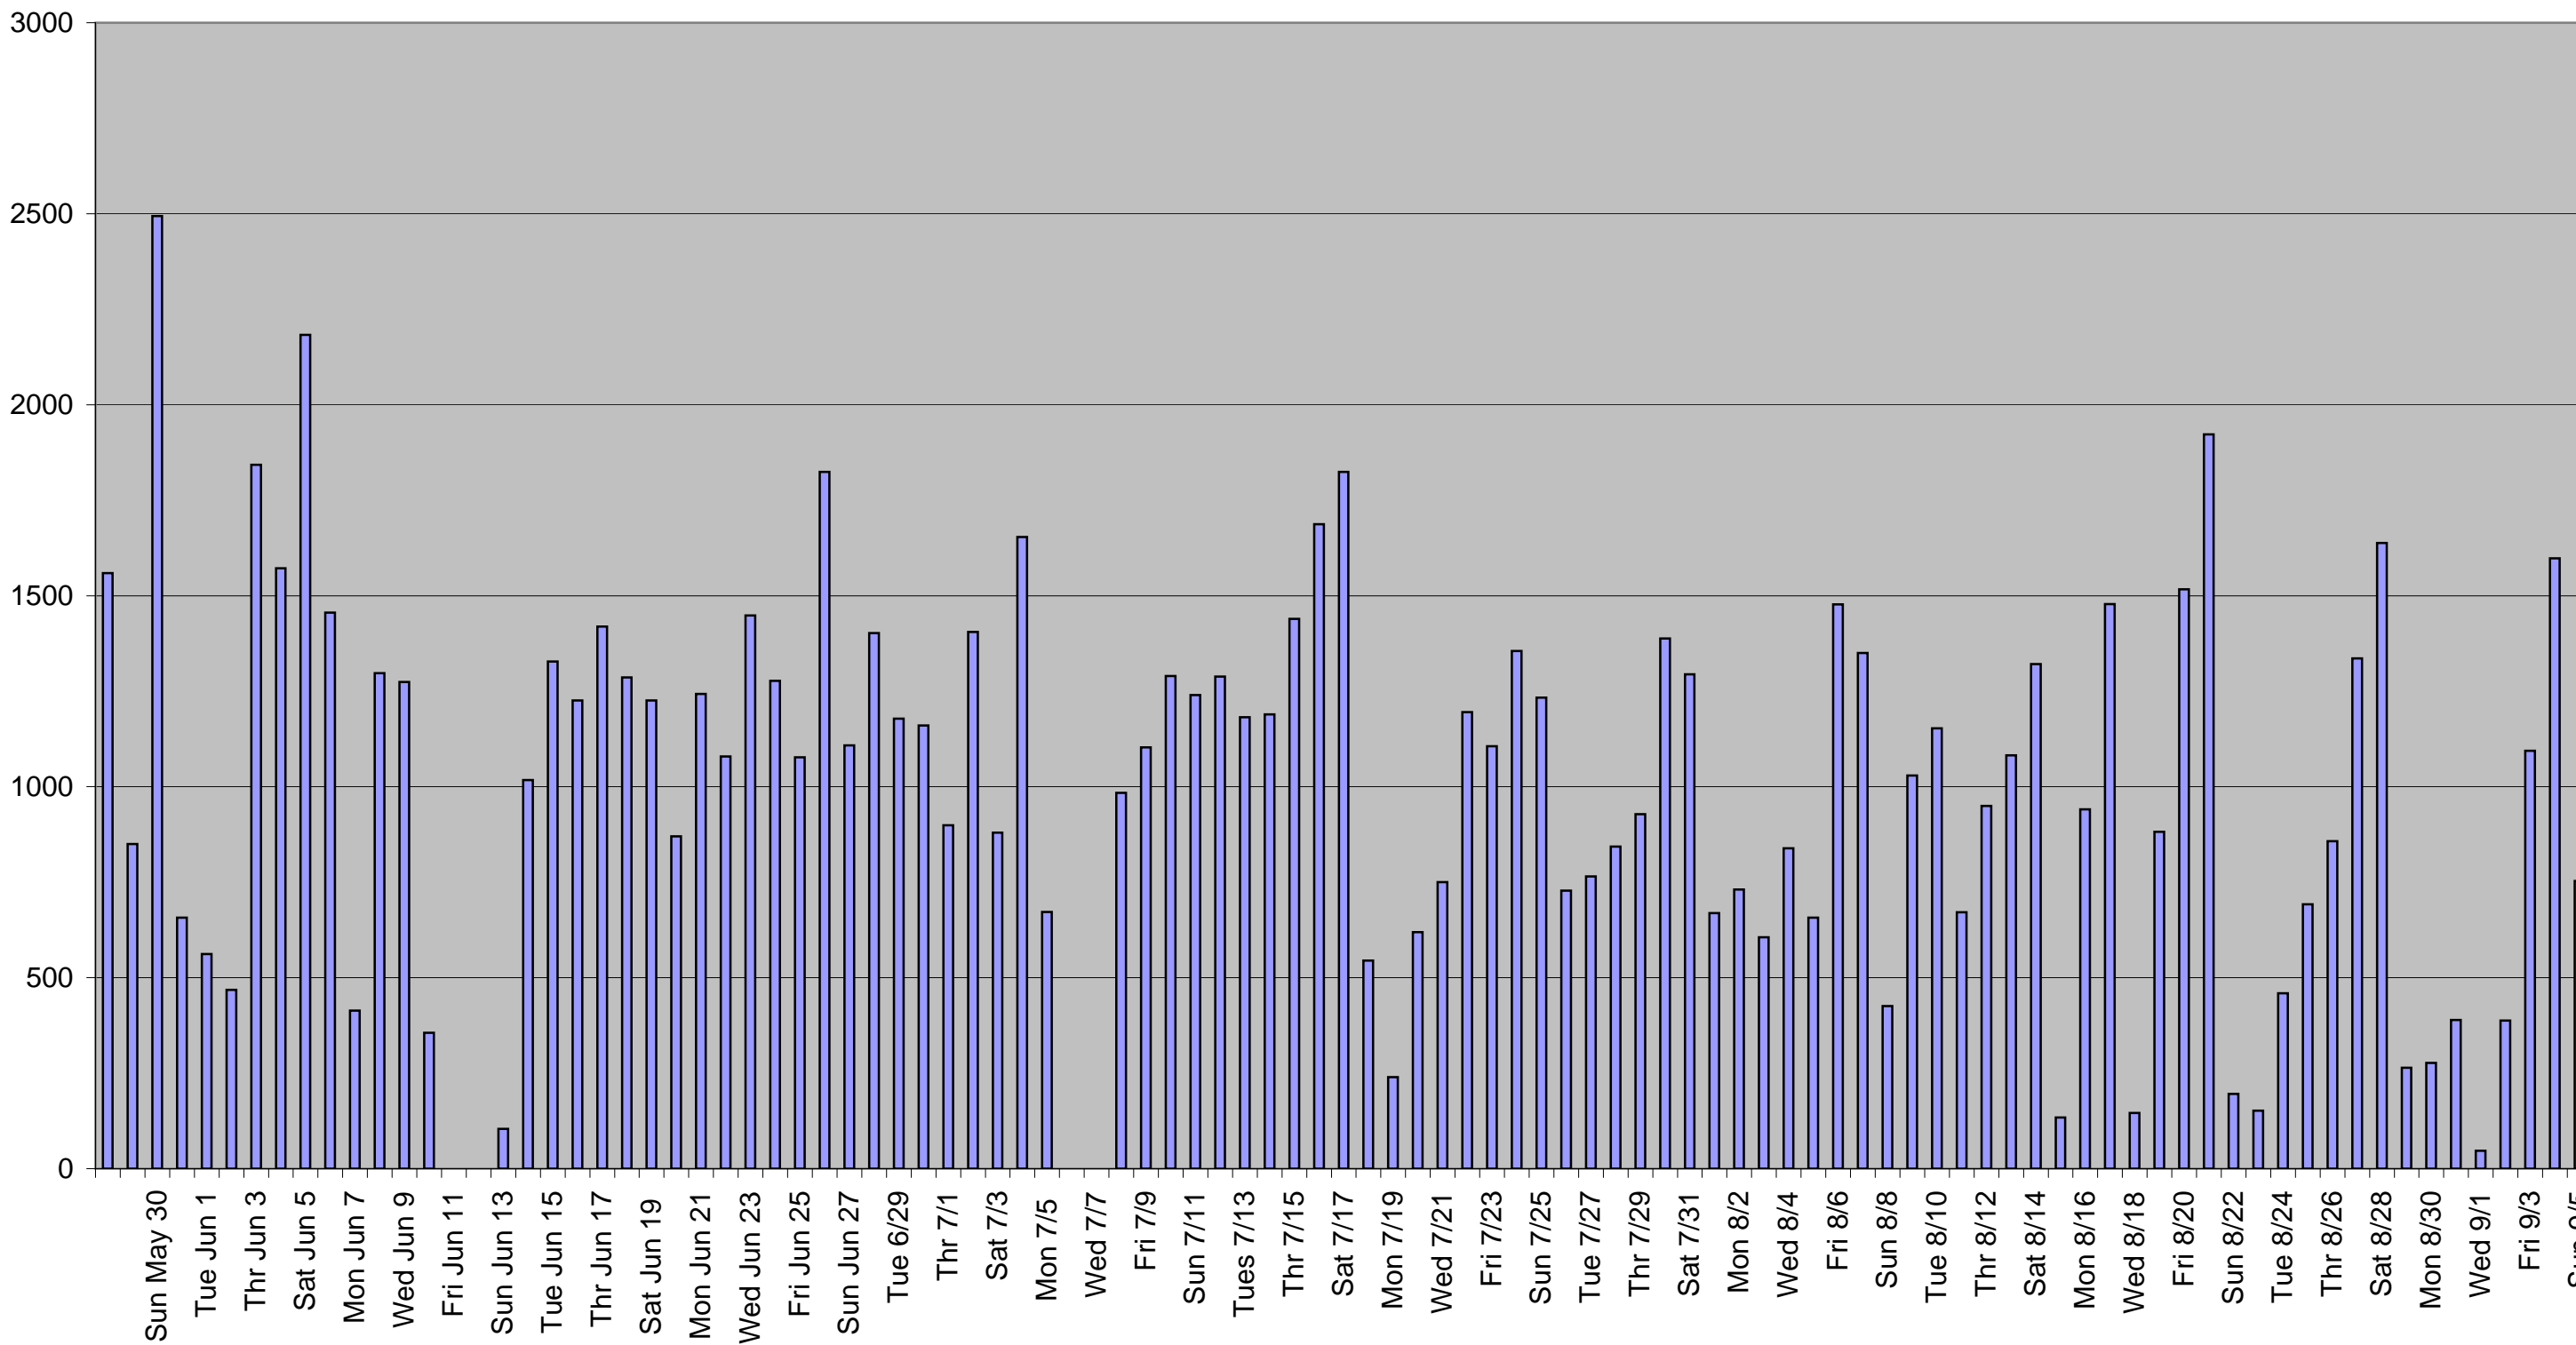

# Total Visits

# Total by Pool

# Totals By Users Groups